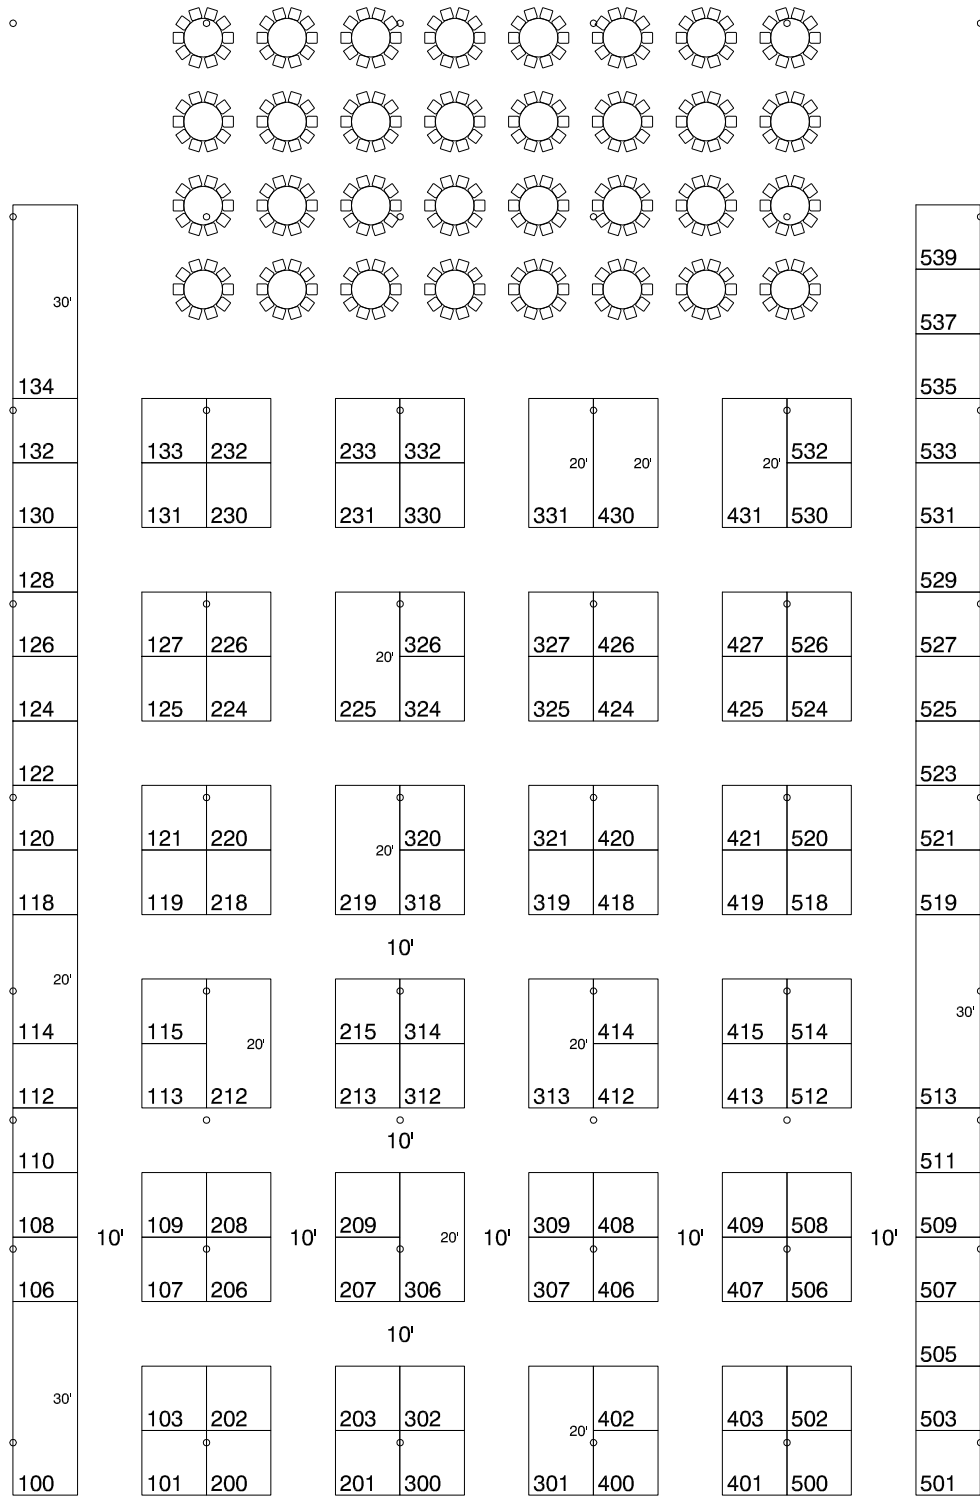

Lunch Area

Entrance

Indiana Convention Center, Hall A - Indianapolis, Indiana