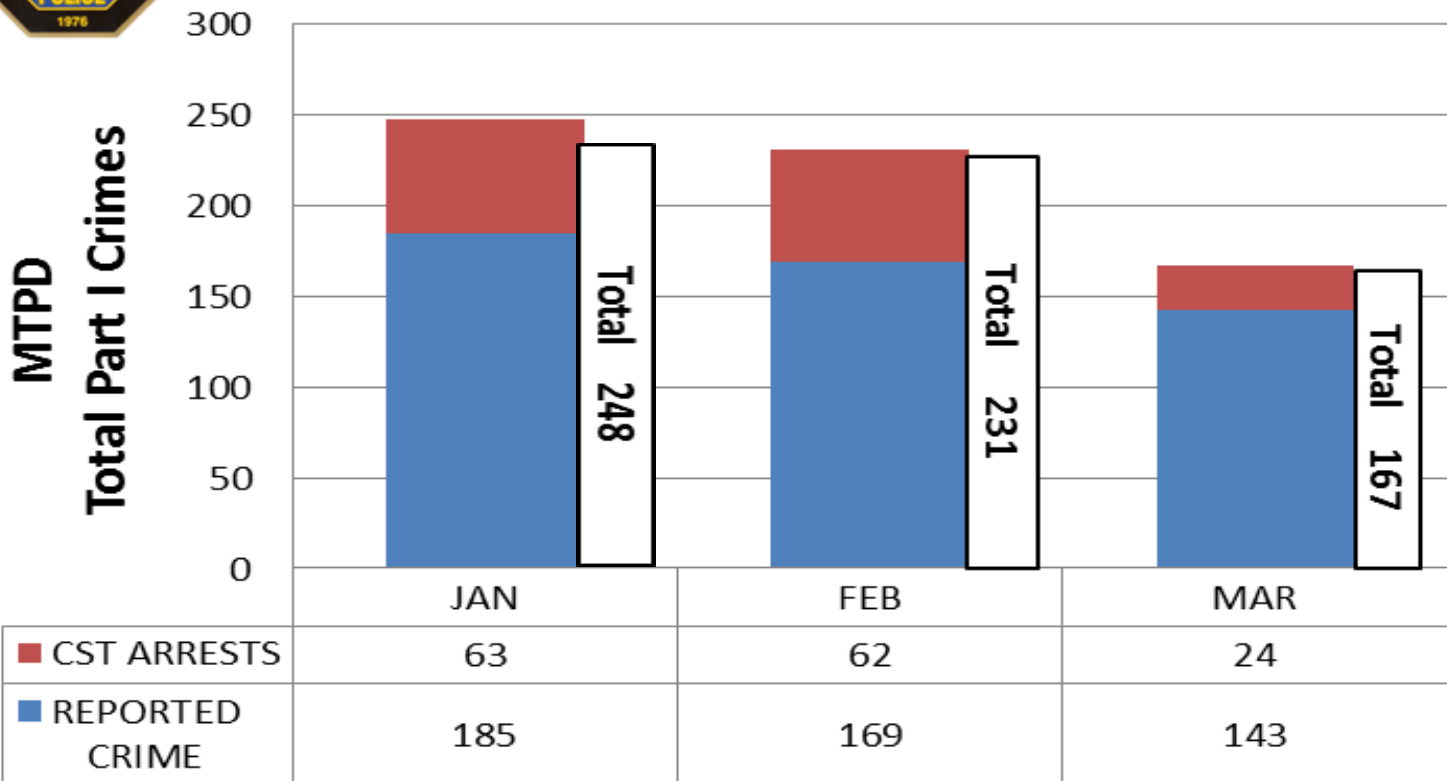

2012 1st Quarter Part I Crime MTPD Decoy Arrest Percentages