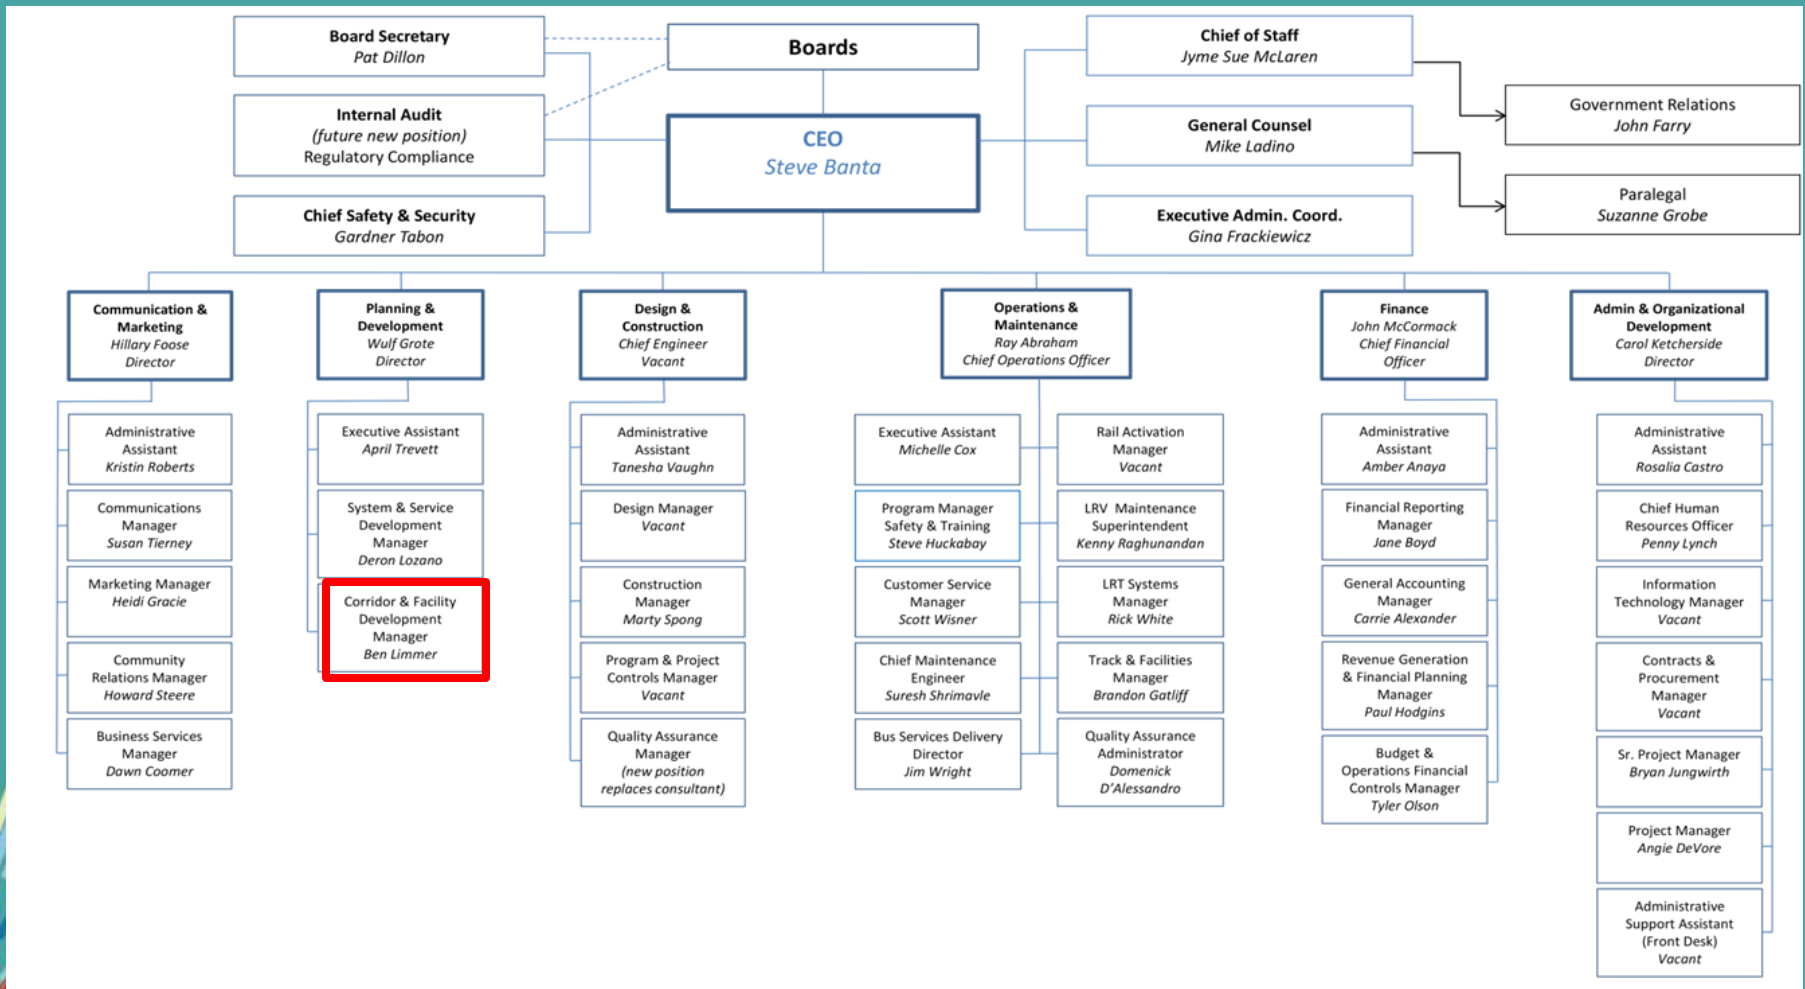

Phoenix, Arizona

Regional Transit Agency Background

Valley Metro RPTA established in 1986

- Manage transit portion of sales tax
- Manage regional bus program
- Currently, 16 member agencies

METRO light rail established in 2002

- Manage high-capacity / light rail program
- Opened light rail in 2008
- Currently, five member cities

Former METRO Organizational Chart

Former RPTA Organizational Chart

Integrated Organizational Chart

Valley Metro