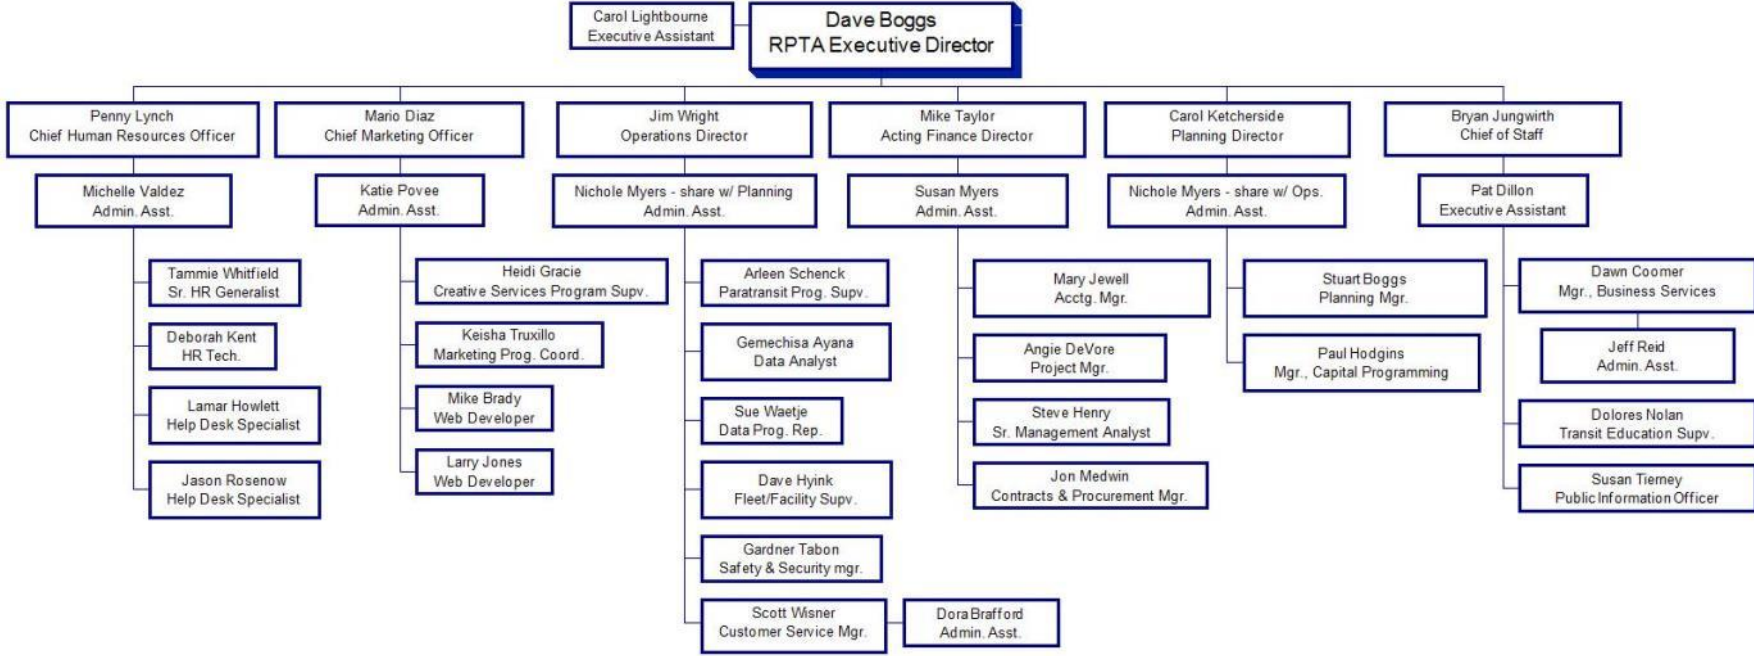

Peer Today, Manager Tomorrow

Benjamin Limmer

Manager, Corridor & Facility Development

Valley Metro

Phoenix, Arizona

2013 Rail Conference

Detroit, Michigan

Cleveland, Ohio

Phoenix, Arizona

Regional Transit Agency Background

Valley Metro RPTA established in 1986

- Manage transit portion of sales tax
- Manage regional bus program
- Currently, 16 member agencies

METRO light rail established in 2002

- Manage high-capacity / light rail program
- Opened light rail in 2008
- Currently, five member cities

Former METRO Organizational Chart

Former RPTA Organizational Chart

Integrated Organizational Chart

Valley Metro