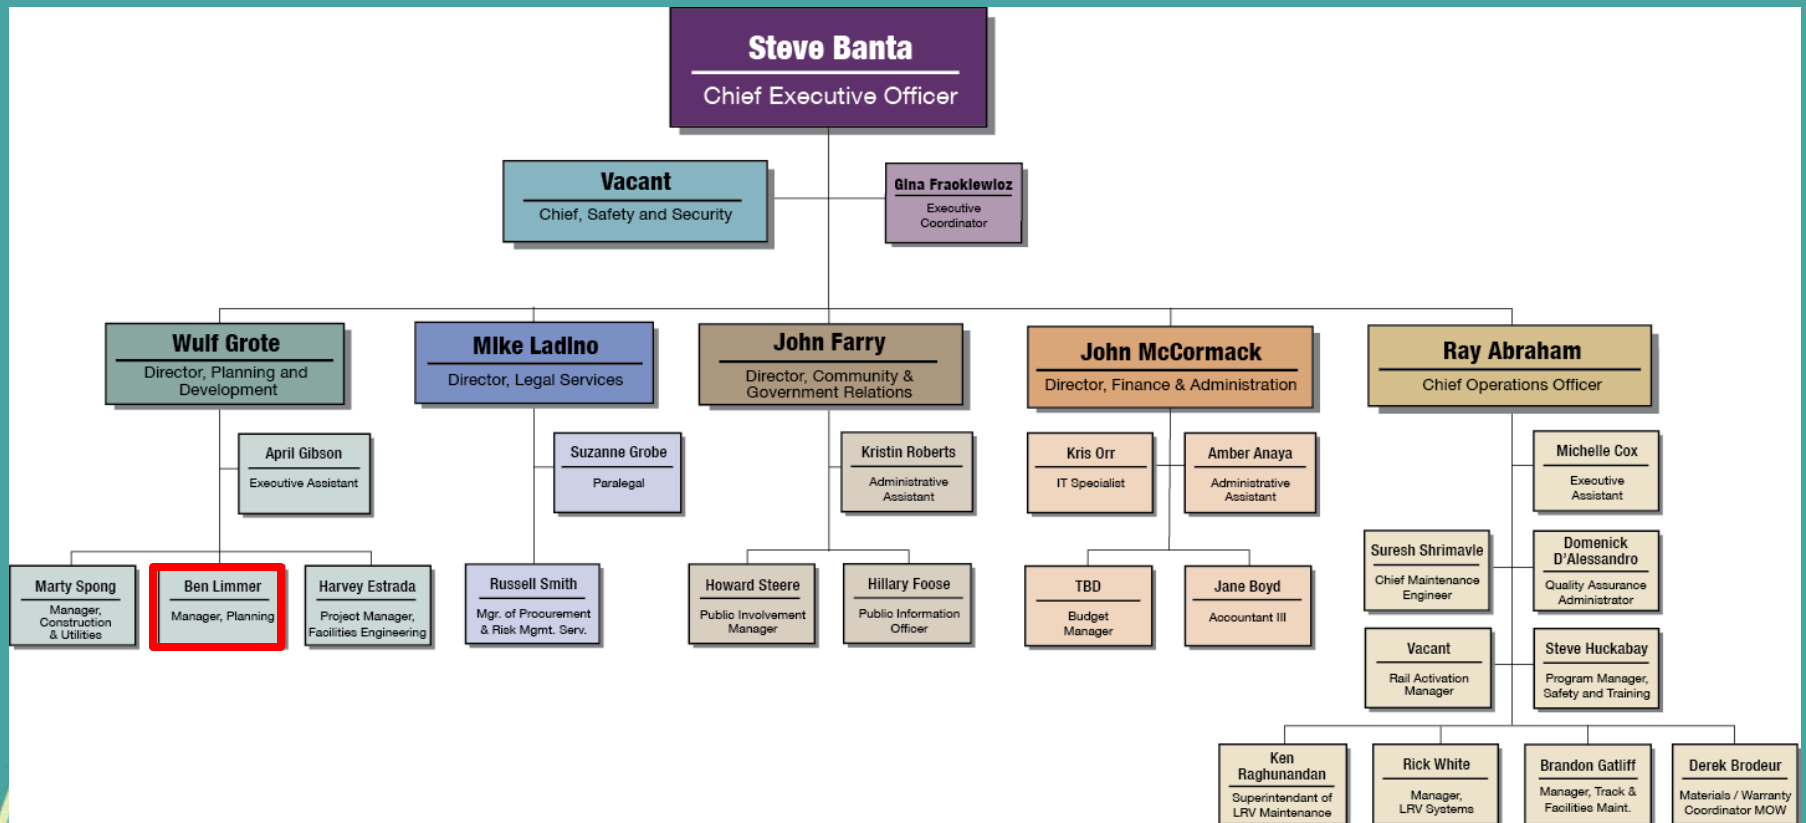

Peer Today, Manager Tomorrow

Benjamin Limmer

Manager, Corridor & Facility Development

Valley Metro

Phoenix, Arizona

2013 Rail Conference

Detroit, Michigan

Cleveland, Ohio

Phoenix, Arizona

Regional Transit Agency Background

Valley Metro RPTA established in 1986

- Manage transit portion of sales tax
- Manage regional bus program
- Currently, 16 member agencies

METRO light rail established in 2002

- Manage high-capacity / light rail program
- Opened light rail in 2008
- Currently, five member cities

Former METRO Organizational Chart

Former RPTA Organizational Chart

Integrated Organizational Chart

Valley Metro