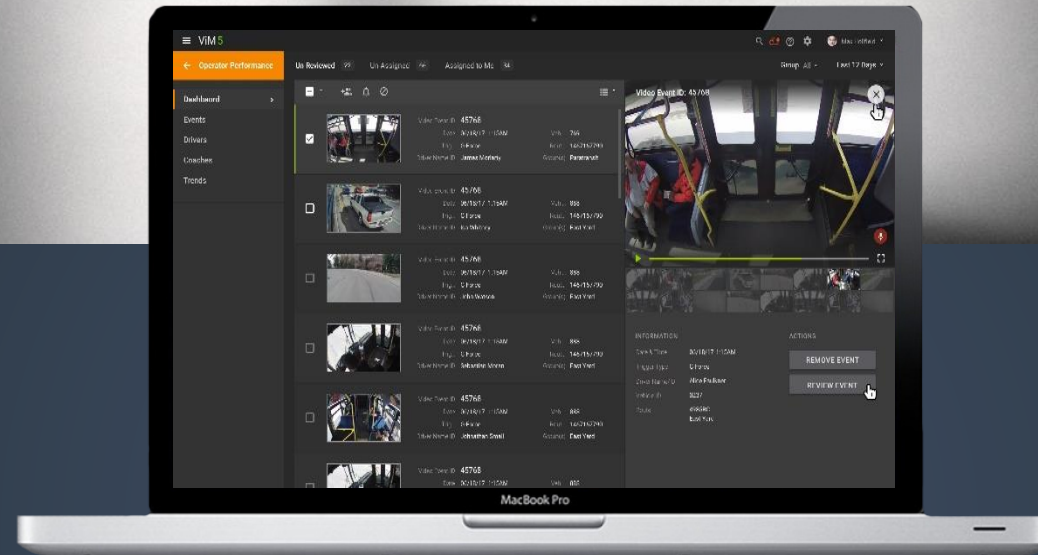

APOLLO

Apollo Video Technology

Intelligence, Safety and
Efficiency in Transit

The image shows the interior of a transit vehicle, likely a bus or train, with a security camera mounted on the ceiling. The scene is dimly lit, and the background is blurred. A prominent green geometric shape, resembling a large triangle or a stylized 'V', is overlaid on the bottom right corner of the image. The text is centered in the upper half of the image.

4K RESOLUTION

Four times as many pixels as HD means sharper images and superior zoom ability

360° CAMERAS

Full coverage of interior spaces means no blind spots

GPS

Location tracking and durations at stops or stuck in traffic informs route decisions

ACCELEROMETER

Speed changes trigger alerts, informing operator training initiatives, and route management

TECHNOLOGY

4K CAMERAS AND RECORDERS

Better Clarity and Coverage

4K Resolution:
3840 pixels x 2160 pixels

Clearest Video Evidence

Wider Field of View
with Higher Quality

TECHNOLOGY

360° CAMERAS

● Full Video Coverage

● Eliminates Blind Spots

11. LRV 405_CAM 1C Center 360_H

TECHNOLOGY