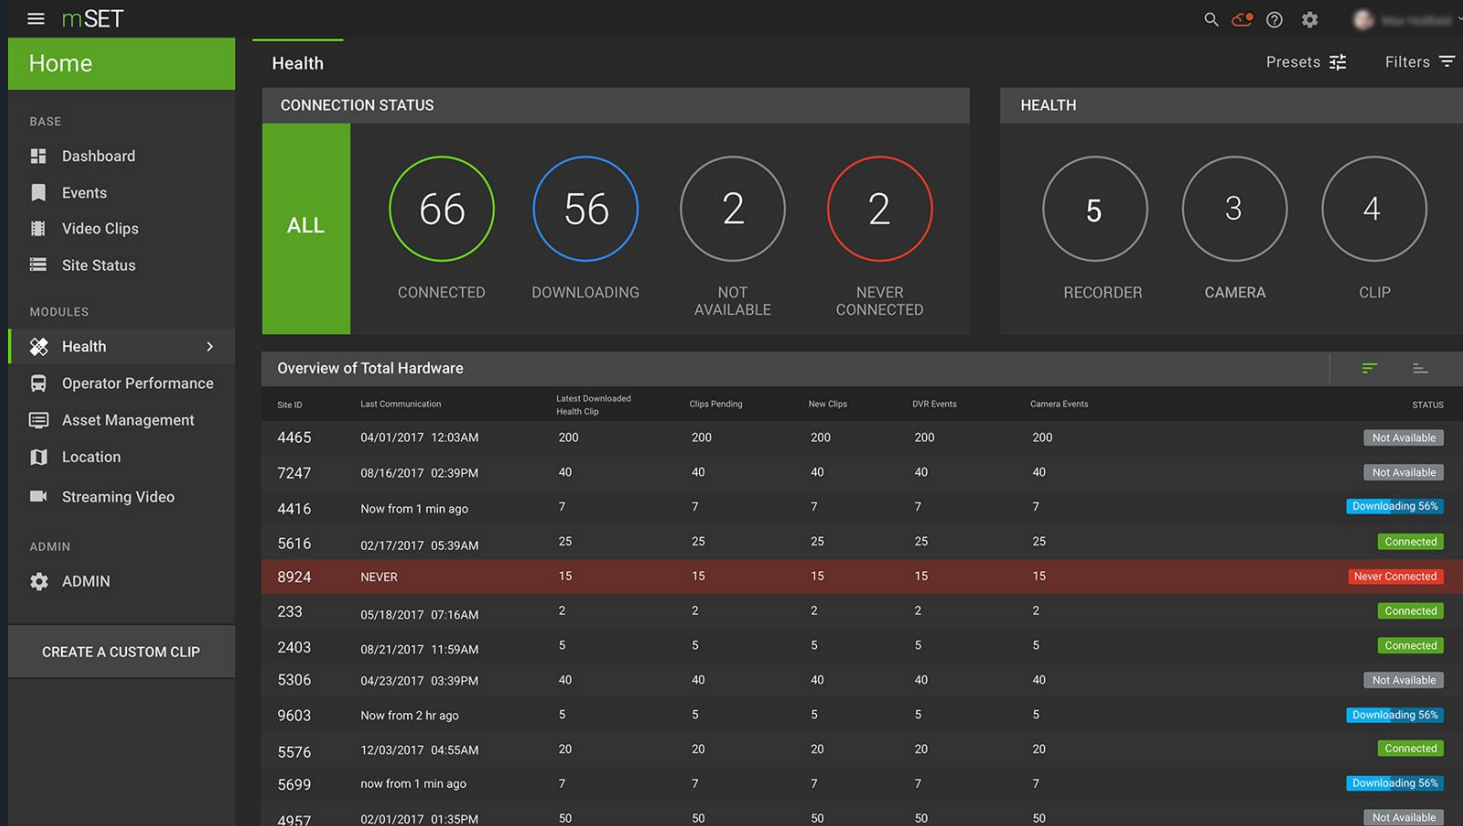

APOLLO

Apollo Video Technology

Intelligence, Safety and
Efficiency in Transit

The image shows the interior of a transit vehicle, likely a bus or train, with a security camera mounted on the ceiling. The scene is dimly lit, and the background is blurred. A prominent green geometric shape, resembling a large triangle or a stylized 'V', is overlaid on the bottom right corner of the image. The text is centered in the upper half of the image.

ACCELEROMETER

Speed changes trigger alerts, informing operator training initiatives, and route management

TECHNOLOGY

4K CAMERAS AND RECORDERS

Better Clarity and Coverage

4K Resolution:
3840 pixels x 2160 pixels

Clearest Video Evidence

Wider Field of View
with Higher Quality

TECHNOLOGY

360° CAMERAS

● Full Video Coverage

● Eliminates Blind Spots

11. LRV 405_CAM 1C Center 360_H

TECHNOLOGY

Advanced Video and Data Analytics

- Video analysis
- Data analysis
- Operator Performance
- Passenger Capacity

TECHNOLOGY

Analytics and Machine Learning

- Asset Management
- Passenger Counting and Load
- Passenger Rider App