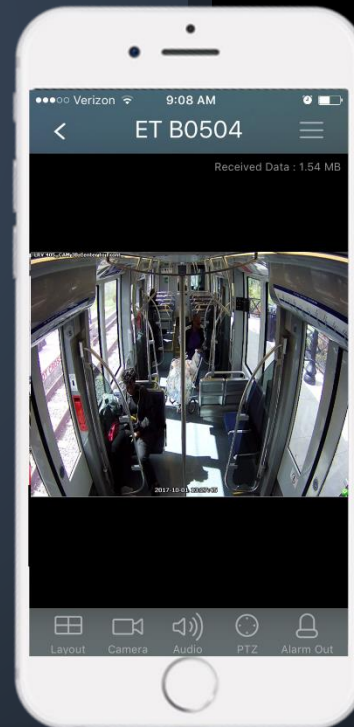

APOLLO

Apollo Video Technology

Intelligence, Safety and
Efficiency in Transit

The image shows the interior of a transit vehicle, likely a bus or train, with a security camera mounted on the ceiling. The scene is dimly lit, and the background is blurred. A prominent green geometric shape, resembling a large triangle or a stylized 'V', is overlaid on the bottom right corner of the image. The text is centered in the upper half of the image.

4K RESOLUTION

Four times as many pixels as HD means sharper images and superior zoom ability

360° CAMERAS

Full coverage of interior spaces means no blind spots

GPS

Location tracking and durations at stops or stuck in traffic informs route decisions

ACCELEROMETER

Speed changes trigger alerts, informing operator training initiatives, and route management

TECHNOLOGY

4K CAMERAS AND RECORDERS

Better Clarity and Coverage

4K Resolution:
3840 pixels x 2160 pixels

Clearest Video Evidence

Wider Field of View
with Higher Quality

TECHNOLOGY

360° CAMERAS

● Full Video Coverage

● Eliminates Blind Spots

11. LRV 405_CAM 1C Center 360_H

TECHNOLOGY