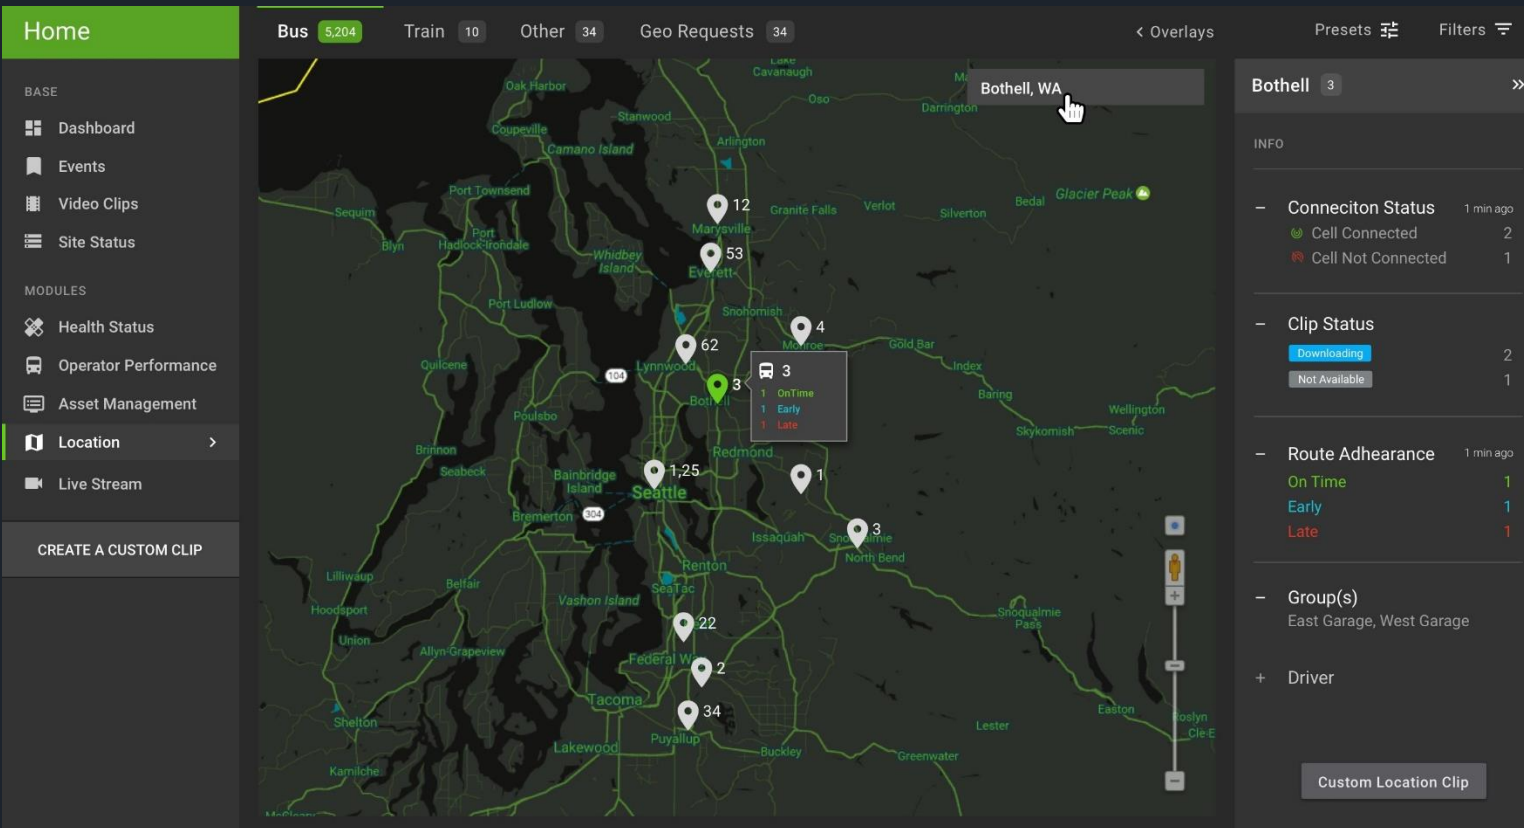

TECHNOLOGY

Advanced Video and Data Analytics

- Video analysis
- Data analysis
- Operator Performance
- Passenger Capacity