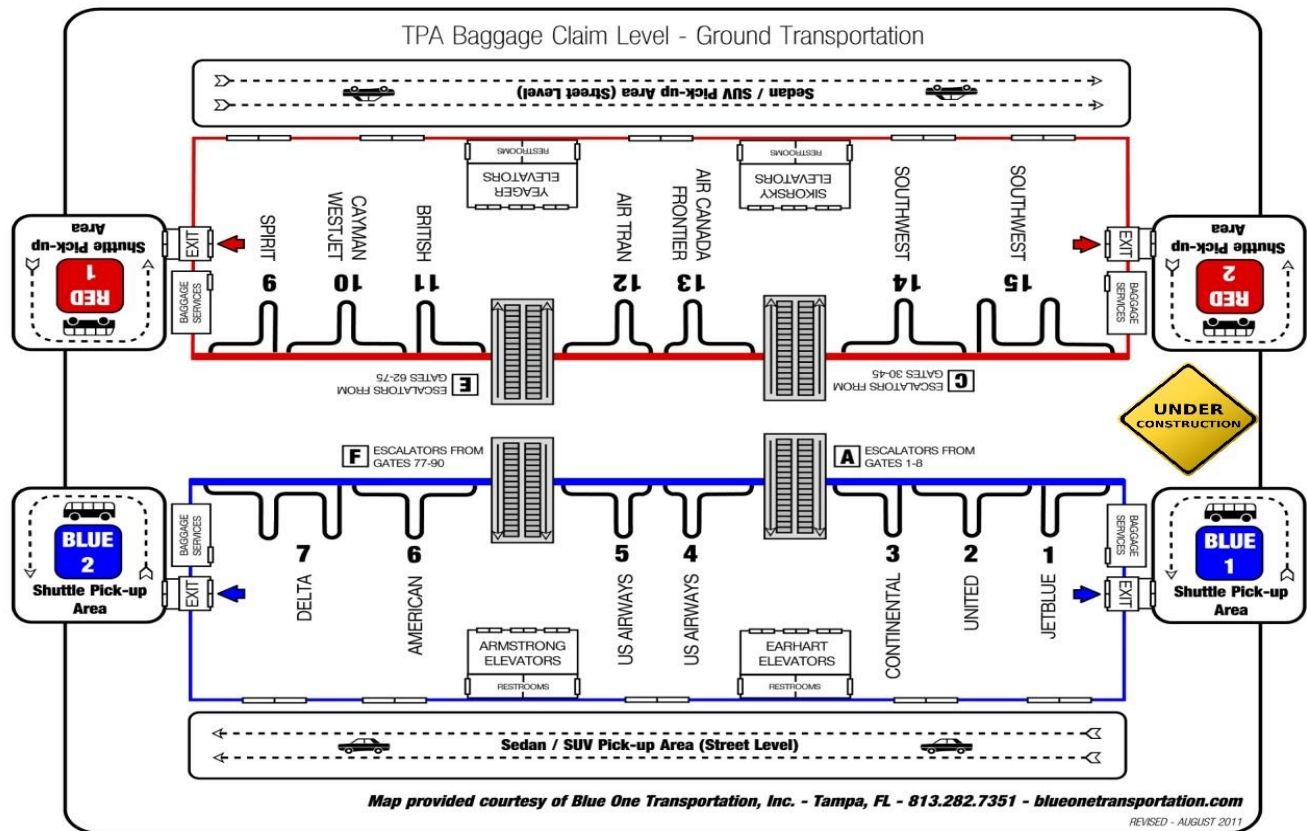

Non Stop Airport Transportation

Blue One Transportation, the Tampa Marriott Waterside preferred shuttle service, offers non-stop transportation to and from the Tampa International Airport. No reservations needed.

Group: APTA

Pricing is \$13.00 per person, each way.

***Please call (813) 282-7351 from baggage claim once you have collected your luggage. Print out flyer for OR present it on your mobile device.**

Departing the Marriott please meet our shuttle outside the main lobby every top of the hour starting at 5:00 AM. Special Rate for top of the hour ONLY