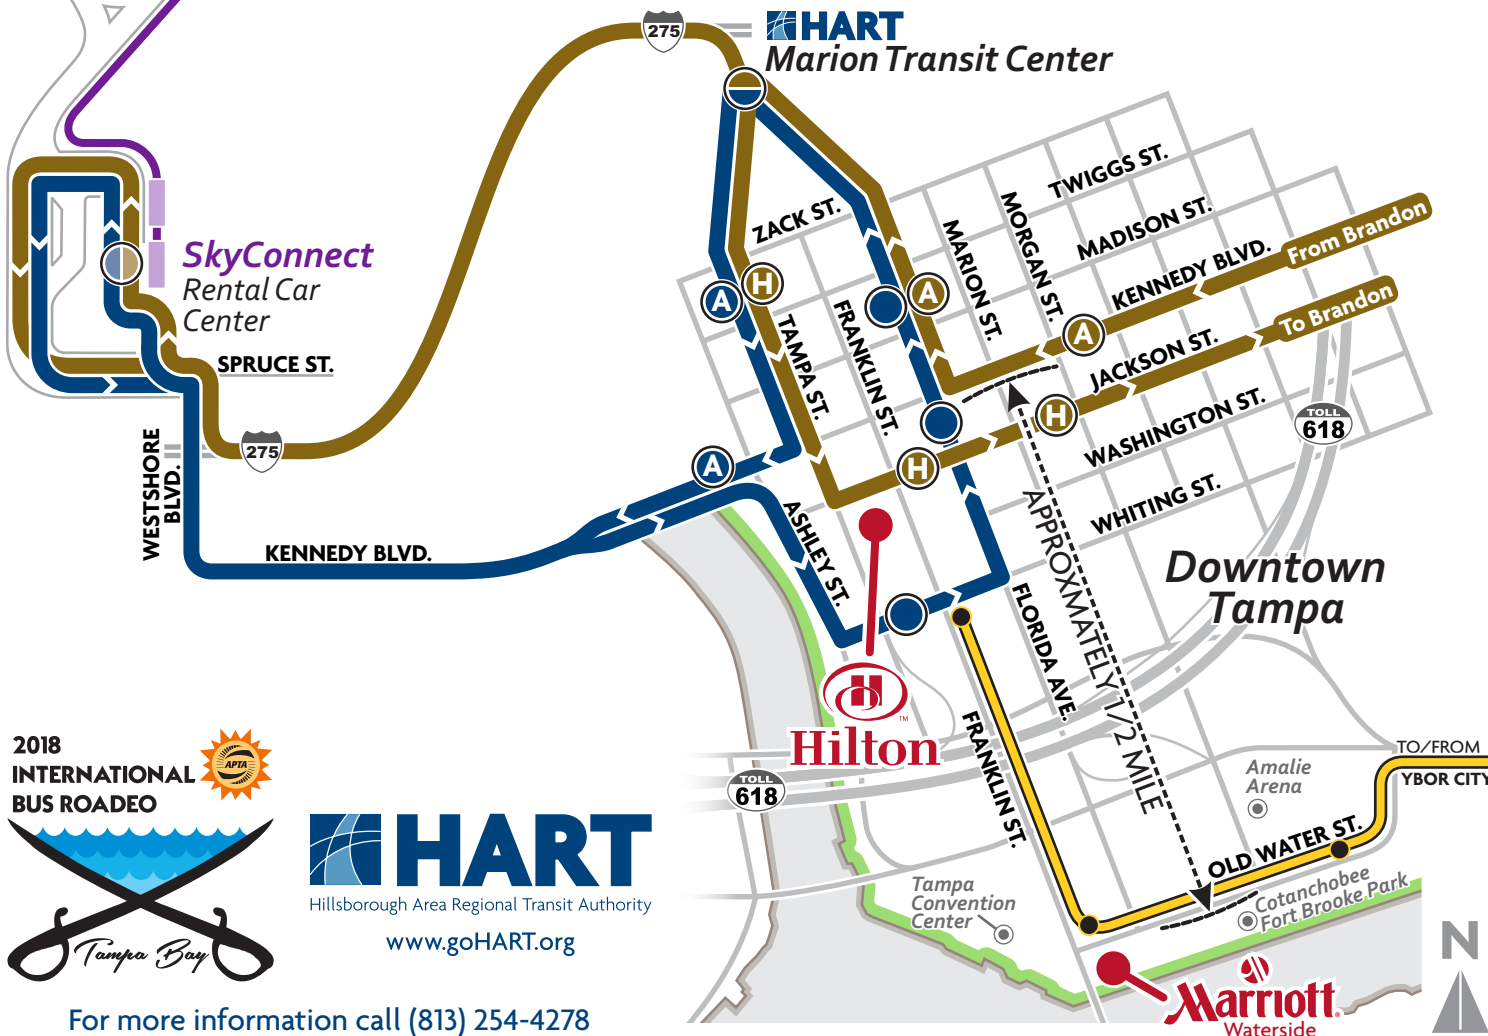

2018 APTA International Bus Rodeo and Bus & Paratransit Conference

Directions from Airport to Host Hotels
Tampa, Florida

LEGEND

- Route 30**
 Service Every 30 Minutes
 Mon-Fri 4:45 AM - 12:30 AM
 Sat - Sun 6:30 AM - 12:30 AM
Downtown Tampa Stops
 (H) Hotel Drop-off stops
 (A) Airport Pick-up stops
 (H/A) Hotel Drop-off/Airport Pick-up stops

- Route 60LX**
 Service Every 60 Minutes
 Mon-Fri 6:30 AM - 9:30 PM
 Sat 6:00 AM - 9:00 PM
Downtown Tampa Stops
 (H) Hotel Drop-off stops
 (A) Airport Pick-up stops

- TECO Line Streetcar System**
 Service Every 20 - 30 Minutes
 Mon - Thu Noon - 10:00 PM
 Fri - Sat 11:00 AM - 1:30 AM
 Sun Noon - 8:00 PM

- Tampa International Airport Rental Car Center - SkyConnect**

- SkyConnect**
 Transportation from Airport Terminal to Car Rental Center/HART Bus Stop

- HART Marion Transit Center**
 Connection to 18 Local, Express and Limited Express Routes plus MegaBus and RedCoach

- Tampa Riverwalk**

For more information call (813) 254-4278